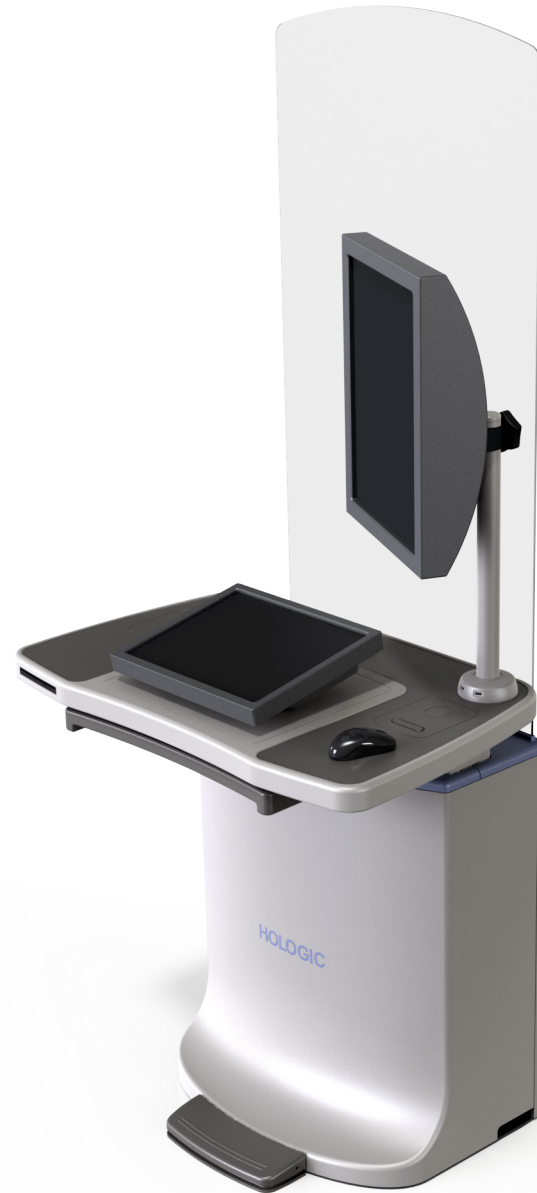

Dimensions AWS 3000

Luxury System - Overview

Luxury system features:

- work surface height adjustment, from 86 cm (33.9") to 108 cm (42.5")
- purchased articulated image monitor arm with vertical tilt and independent manual height adjustment
- built-in touch-screen control monitor with $\pm 5^\circ$ tilt
- fingerprint scanner
- barcode scanner
- Luxury version of glass shield with etched graphic

Dimensions AWS 3000

Luxury System - Overview

Dimensions AWS 3000

Luxury System - Overview

The depth of the console with keyboard extended is about 85 cm (33.5").

The depth of the current 8000 console with keyboard extended is about 80 cm (31.5").

Dimensions AWS 3000

Luxury System - Overall Dimensions

The work surface height in the illustrations is 92 cm (36.2").

The current 8000 console is about:

- 92 cm (36.2") wide
- 60 cm (23.6") deep
- 203 cm (79.9") high

Dimensions AWS 3000

Basic System - Overview

Basic system features:

- fixed work surface height, set to 92 cm (36.2") from the floor
- purchased post-mounted image monitor with vertical tilt and independent manual height adjustment
- off-the-shelf control monitor fixed at an angle of 10° from horizontal
- Basic version of glass shield